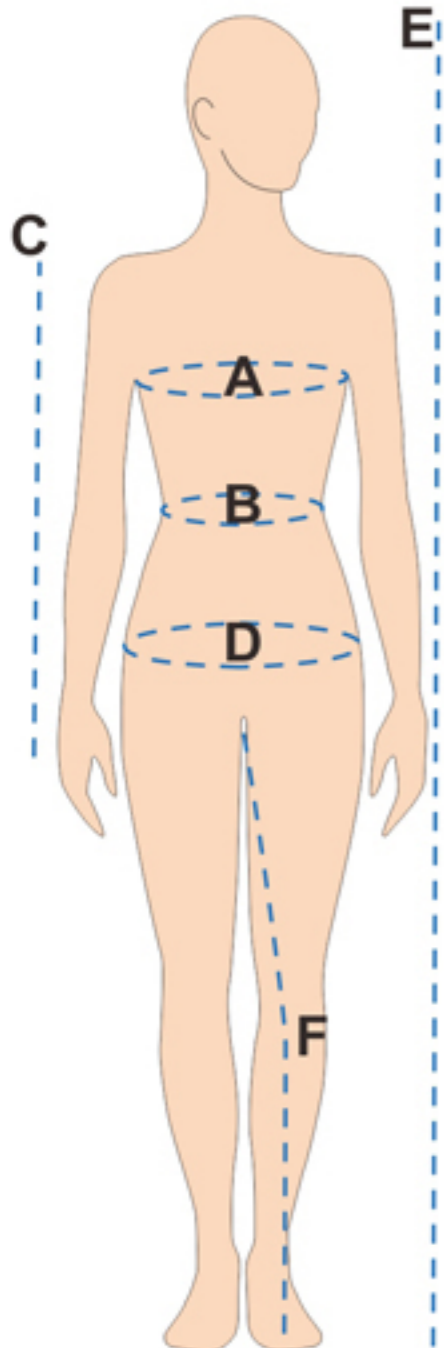

### PANTS-MEN

Unit:Inch

SIZE	WAIST (B)	HIP (D)	INSEAM (F)
XS	30	39	30.5
SM	32	41	31
MD	34	43	31.5
LG	36	45	32
XL	38	47	32.5
XXL	40	51	33
3XL	42	54	33
4XL	44	57	33
TALL			
MDT	34	43	33.5
LGT	36	45	34
XLT	38	47	34.5
2XT	40	51	35
3XT	42	54	35
SHORT			
MDS	34	43	29.5
LGS	36	45	30
XLS	38	47	30.5
2XLS	40	51	31
3XLS	42	54	31

### ONE-PIECE SUIT

SIZE	CHEST (A)	WAIST (B)	SLEEVE (C)	INSEAM (F)
SM	38	32	25.5	31
MD	40	34	26	31.5
LG	42	36	26.5	32
XL	44	38	27	32.5
XXL	46	40	27.5	33

SIZE

### GLOVE

Unit:Inch

	XS	SM	MD	LG	XL
<b>Mens / Unisex</b>	6-7	7-8	8-9	9-10	10-11
<b>Womens</b>	5-6	6-7	7-8	8-9	9-10

### JACKETS-WOMEN

Unit:Inch

SIZE	CHEST (A)	WAIST (B)	SLEEVE (C)
XS	34	36.5	24
SM	36	38.5	24.5
MD	38	40.5	25
LG	40	42.5	25.5
XL	42	44.5	26
PLUS			
Plus S	38	40.5	24.5
Plus M	42	42.5	25
Plus L	46	44.5	25.5
TALL			
SM	36	38.5	26.5
MD	38	40.5	27
LG	40	42.5	27.5